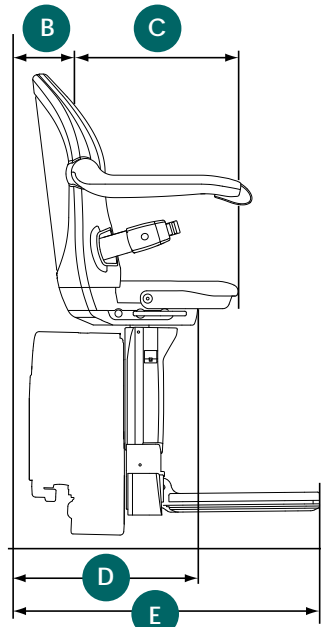

H1000 Dimensions

		SMART SEAT	PERCH**
A	Minimum swivel radius	26.4"	-
	With armrest spacers	27.8"	-
	With extended armrest spacers	28"	-
B	Wall to inner seat back*	3"	3.75"
C	Seat depth	14.25"	12.6"
	With extended seat	16.75"	
D	Minimum folded width to footrest*	15.1"	12"
E	Minimum open width to edge of footrest*	25.6"	27.1"
F	Armrest width - external	21.6"	21.6"
	With armrest spacers	23.25"	
	With extended armrest spacers	25"	
G	Armrest width - internal	18.1"	18.1"
	With armrest spacers	20.25"	
	With extended armrest spacers	22.1"	
H	Seat back height	17.9"	17.9"
I	Footrest to seat height		
	Standard seat option	18.25" - 21.25"	26.5" - 34.5"
J	Minimum footrest height	3.4"	3"
	Minimum track intrusion into staircase	4.5"	4.5"
	Maximum weight limit		
	Standard version	350 lbs	300 lbs
	Extra heavy duty version (XXL)***	440 lbs	