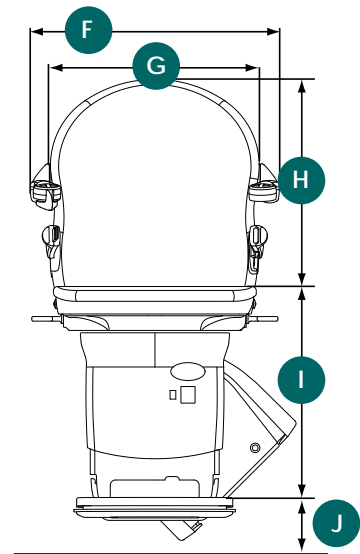

H1000 Dimensions

		SMART SEAT	PERCH**
A	Minimum swivel radius	26.4"	-
	With armrest spacers	27.8"	-
	With extended armrest spacers	28"	-
B	Wall to inner seat back*	3"	3.75"
C	Seat depth	14.25"	12.6"
	With extended seat	16.75"	
D	Minimum folded width to footrest*	15.1"	12"
E	Minimum open width to edge of footrest*	25.6"	27.1"
F	Armrest width - external	21.6"	21.6"
	With armrest spacers	23.25"	
	With extended armrest spacers	25"	
G	Armrest width - internal	18.1"	18.1"
	With armrest spacers	20.25"	
	With extended armrest spacers	22.1"	
H	Seat back height	17.9"	17.9"
I	Footrest to seat height		
	Standard seat option	18.25" - 21.25"	26.5" - 34.5"
J	Minimum footrest height	3.4"	3"
	Minimum track intrusion into staircase	4.5"	4.5"
	Maximum weight limit		
	Standard version	350 lbs	300 lbs
	Extra heavy duty version (XXL)***	440 lbs	