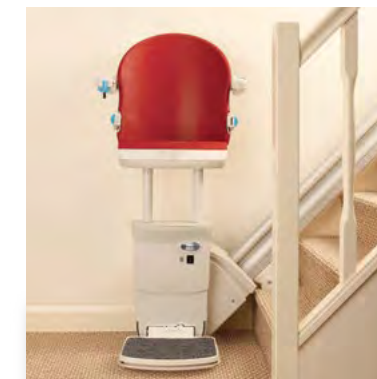

www.hoveround.com/stairlifts

Ergonomic and innovative design features

CONVENIENT

For an easier exit, **swivel** your seat toward the landing once you reach the top, either manually or upgrade to our automatic powered option.

SAFE

Surrounded by **safety sensors**, Handicare stairlifts are designed to stop if meeting an obstruction – keeping you safe and still on your seat.

INTUITIVE

The toggle control was designed in collaboration with occupational therapists to ensure it is **easy-to-use** and operate – simply push with your hand, arm or wrist in the direction you want to go.

VERSATILE

The **outdoor** stairlift is UV protected and weatherproofed to withstand the elements. Includes a waterproof cover so it is always dry and ready.

ADAPTABLE

The **Perch Seat** option is ideal for users with limited hip and knee flexibility. The low profile "perch" style seat means your legs don't have to bend to use it yet you still feel secure.