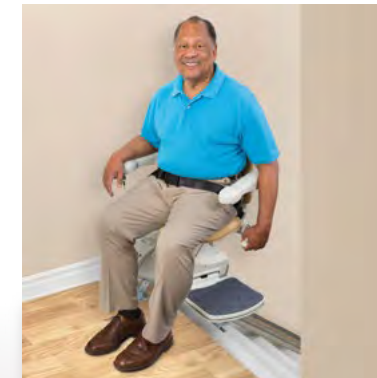

UP TO
440
POUNDS

Standard weight capacity on the H1000 is 350 lbs., while our H1000XXL boasts the heaviest weight capacity of up to 440 lbs.

A sleek and durable solution that is perfect for both indoors and outdoors

www.hoveround.com/stairlifts

Ergonomic and innovative design features

CONVENIENT

For an easier exit, **swivel** your seat toward the landing once you reach the top, either manually or upgrade to our automatic powered option.