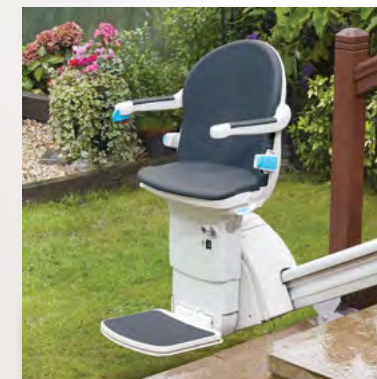

SAFE

Surrounded by **safety sensors**, Handicare stairlifts are designed to stop if meeting an obstruction – keeping you safe and still on your seat.

INTUITIVE

The toggle control was designed in collaboration with occupational therapists to ensure it is **easy-to-use** and operate – simply push with your hand, arm or wrist in the direction you want to go.

VERSATILE

The **outdoor** stairlift is UV protected and weatherproofed to withstand the elements. Includes a waterproof cover so it is always dry and ready.

ADAPTABLE

The **Perch Seat** option is ideal for users with limited hip and knee flexibility. The low profile "perch" style seat means your legs don't have to bend to use it yet you still feel secure.