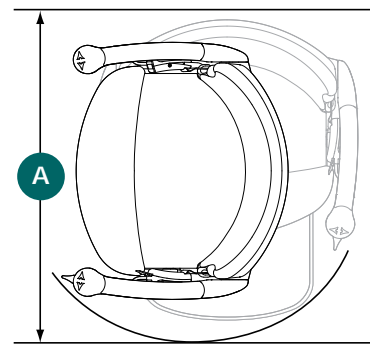

H1000 Dimensions

		SMART SEAT	PERCH**
A	Minimum swivel radius	26.4"	-
	With armrest spacers	27.8"	-
	With extended armrest spacers	28"	-
B	Wall to inner seat back*	3"	3.75"
C	Seat depth	14.25"	12.6"
	With extended seat	16.75"	
D	Minimum folded width to footrest*	15.1"	12"
E	Minimum open width to edge of footrest*	25.6"	27.1"
F	Armrest width - external	21.6"	21.6"
	With armrest spacers	23.25"	
	With extended armrest spacers	25"	
G	Armrest width - internal	18.1"	18.1"
	With armrest spacers	20.25"	
	With extended armrest spacers	22.1"	
H	Seat back height	17.9"	17.9"
I	Footrest to seat height		
	Standard seat option	18.25" - 21.25"	26.5" - 34.5"
J	Minimum footrest height	3.4"	3"
	Minimum track intrusion into staircase	4.5"	4.5"
	Maximum weight limit		
	Standard version	350 lbs	300 lbs
	Extra heavy duty version (XXL)***	440 lbs	